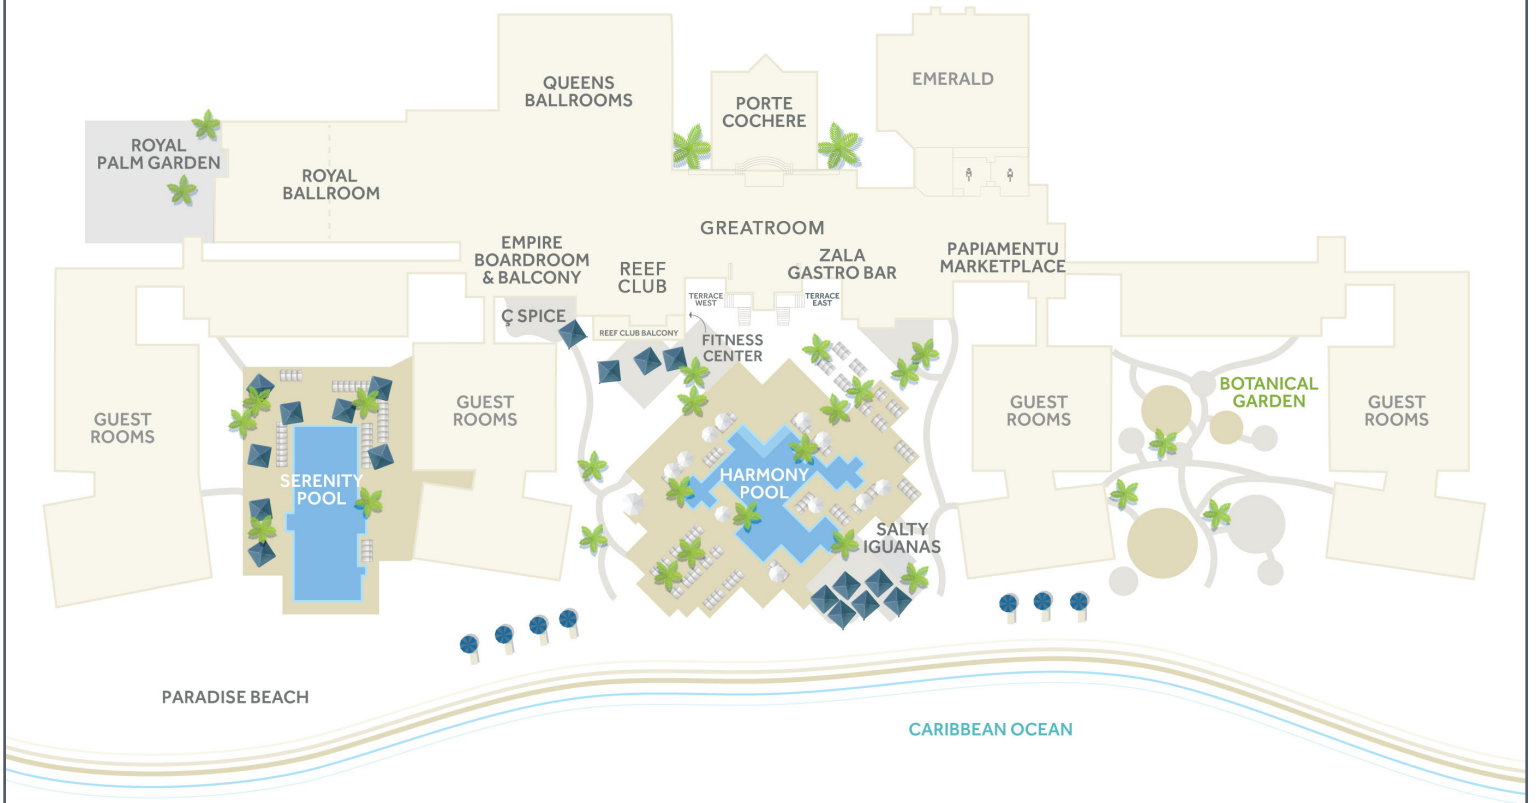

**MULTIPLE DINING CONCEPTS** offering elevated international cuisine

**328 MODERN GUEST ROOMS** and eight luxurious suites

**TWO LARGE POOLS, FITNESS CENTER, AND WATER EXCURSIONS** on a 6-acre oceanfront resort in the Southern Caribbean

**CURAÇAO MARRIOTT BEACH RESORT**

MARRIOTT.COM/CURPB SALES@CURACAO-MARRIOTT.COM

JOHN F KENNEDY BOULEVARD

PISCADERA BAY, WILLEMSTAD, CURAÇAO

MARRIOTT  
BONVOY

# GATHER IN *paradise*

EVENT ROOM	DIMENSIONS (FT)	CEILING HEIGHT	SQ. FT.	CLASSROOM	THEATER	BANQUET	RECEPTION	CONFERENCE
QUEENS BALLROOM	78 X 39	12	3,042	15	350	24	39	85
QUEENS BALLROOM A	27 X 39	12	1,053	0	120	0	0	30
QUEENS BALLROOM B	24 X 39	12	936	50	110	60	13	25
QUEENS BALLROOM C	27 X 39	12	1,053	50	120	60	0	30
QUEENS BALLROOM AB	51 X 39	12	1,989	50	230	60	13	55
QUEENS BALLROOM BC	51 X 39	12	1,989	10	230	12	0	55
QUEENS PRE-FUNCTION	72 X 14	10	1,008	0	—	0	13	—
ROYAL BALLROOM	101 X 50	15/18	5,050	10	600	12	0	15
ROYAL BALLROOM A	50.5 X 50	15/18	2,525	0	300	0	26	0
ROYAL BALLROOM B	50.5 X 50	15/18	2,525	—	300	—	0	75
ROYAL BALLROOM WEST PRE-FUNCTION	15 X 63	15/18	969	28	—	38	26	75
ROYAL BALLROOM EAST PRE-FUNCTION	15 X 63	15/18	969	0	—	0	0	—
PRE-FUNCTION EMPIRE BOARDROOM	29.5 X 22	10	649	14	—	19	15	—
EMPIRE BALCONY	40 X 9	—	360	0	—	0	0	20
HARMONY POOL DECK	—	—	5,600	14	—	19	58	—
PARADISE BEACH	—	—	16,500	0	—	0	0	—
BOTANICAL GARDEN	—	—	4,500	—	—	—	29	—
PORTE COCHERE	90.5 X 53	—	4,797	—	—	—	0	—
SERENITY ADULT POOL DECK	—	—	4,144	—	—	—	29	—
ROYAL PALM GARDEN	—	—	3,714	—	420	40	0	—
						520	10	—
						650	0	—
						—	—	—
						—	—	—
						440	0	—
						380	—	—
						310	30	—
						—	—	—